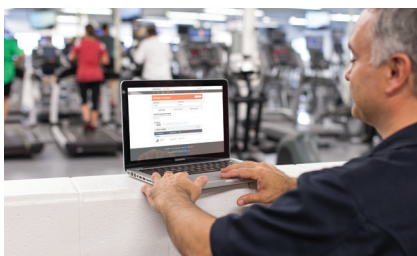

RIDE IN COMFORT

Multiple adjustments make riding comfortable for almost every exerciser. Knee-over-pedal-spindle (KOPS) alignment reduces pressure on the knees.

CONNECTED CONSOLES

Connected consoles ensure that facilities have the workout data they need and that exercisers have the connection they expect, without interruption.