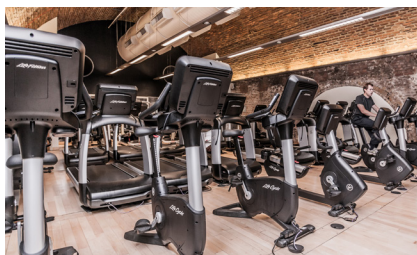

RIDE IN COMFORT

Multiple adjustments make riding comfortable for almost every exerciser. Knee-over-pedal-spindle (KOPS) alignment reduces pressure on the knees.

CONNECTED CONSOLES

Connected consoles ensure that facilities have the workout data they need and that exercisers have the connection they expect, without interruption.