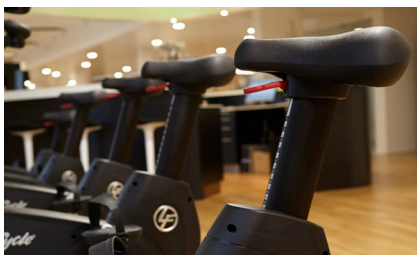

RIDE IN COMFORT

Multiple adjustments make riding comfortable for almost every exerciser. Knee-over-pedal-spindle (KOPS) alignment reduces pressure on the knees.

CONNECTED CONSOLES

Connected consoles ensure that facilities have the workout data they need and that exercisers have the connection they expect, without interruption.